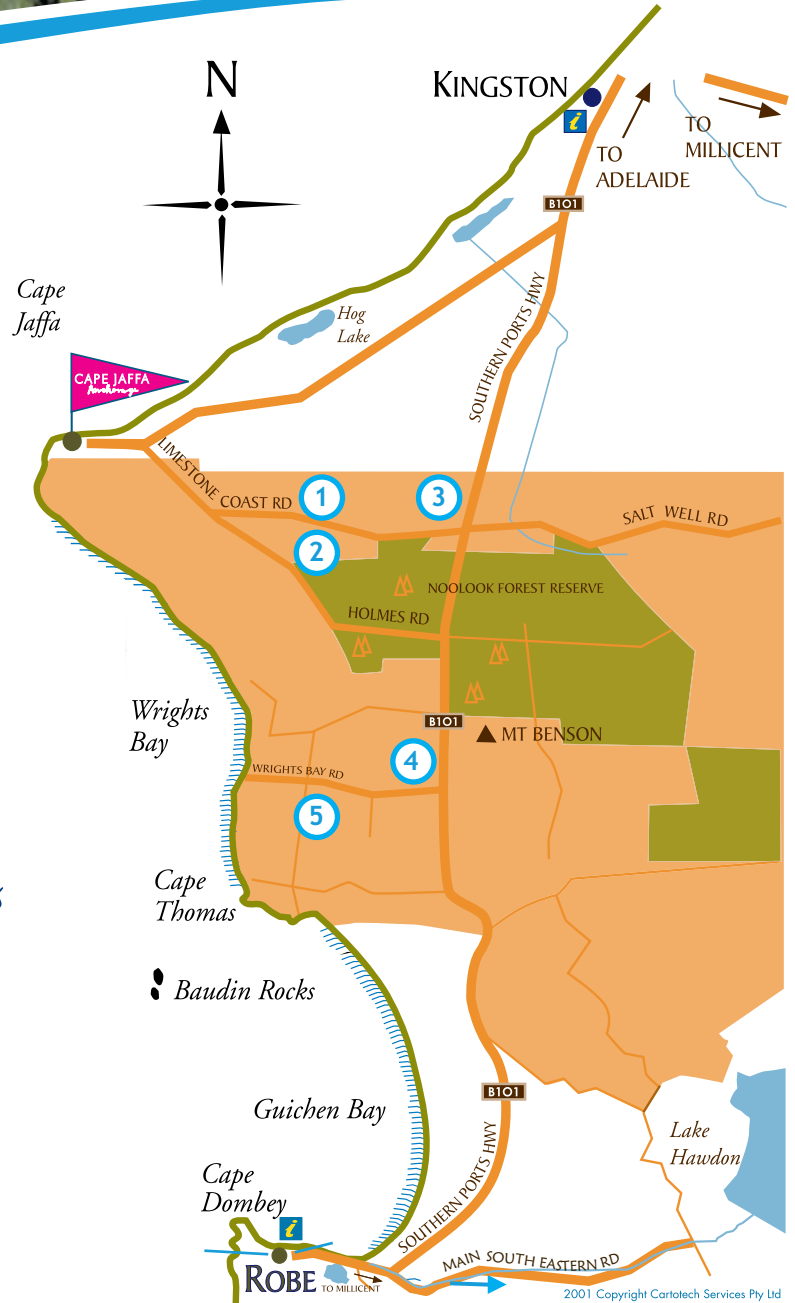

MOUNT BENSON WINE REGION

Cellar Door Sales

1 RALPH FOWLER WINES

2 CAPE JAFFA WINES

3 WANGOLINA STATION

4 CAPE THOMAS

5 WEHLS MOUNT BENSON

See Life Change

> Anchor here

Cape Jaffa Anchorage provides the Limestone Coast with a world-class residential marina.

Secure your future lifestyle in this region famous for its fishing, wineries and natural beauty ... call Mark Hayward on M 0427 985 633, or email MarkH@CapeJaffaAnchorage.com.au

www.CapeJaffaAnchorage.com.au

CAPE JAFFA
Anchorage