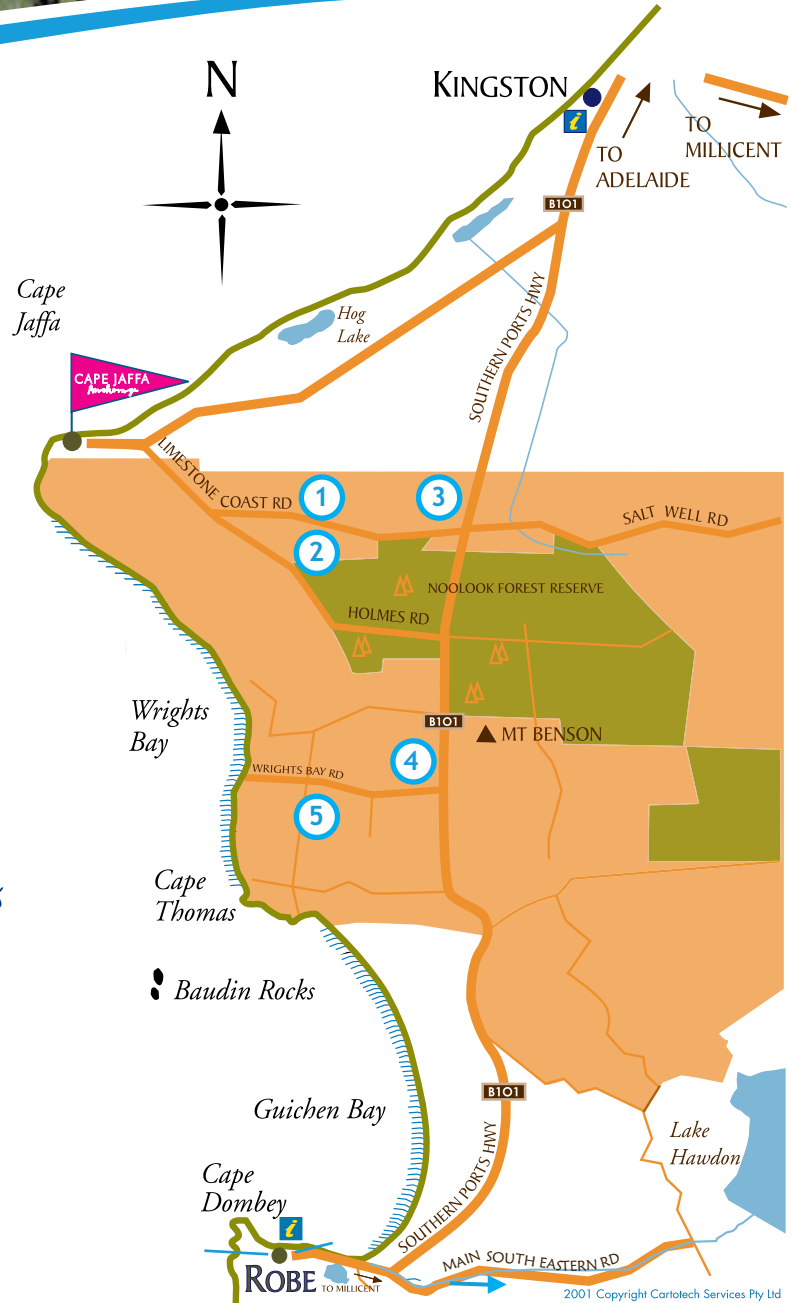

MOUNT BENSON WINE REGION

Cellar Door Sales

1 RALPH FOWLER WINES

2 CAPE JAFFA WINES

3 WANGOLINA STATION

4 CAPE THOMAS

5 WEHLS MOUNT BENSON

See Life Change

> Anchor here

Cape Jaffa Anchorage provides the Limestone Coast with a world-class residential marina.

Secure your future lifestyle in this region famous for its fishing, wineries and natural beauty... call Mark Hayward on M 0427 985 633, or email MarkH@CapeJaffaAnchorage.com.au

www.CapeJaffaAnchorage.com.au

CAPE JAFFA
Anchorage