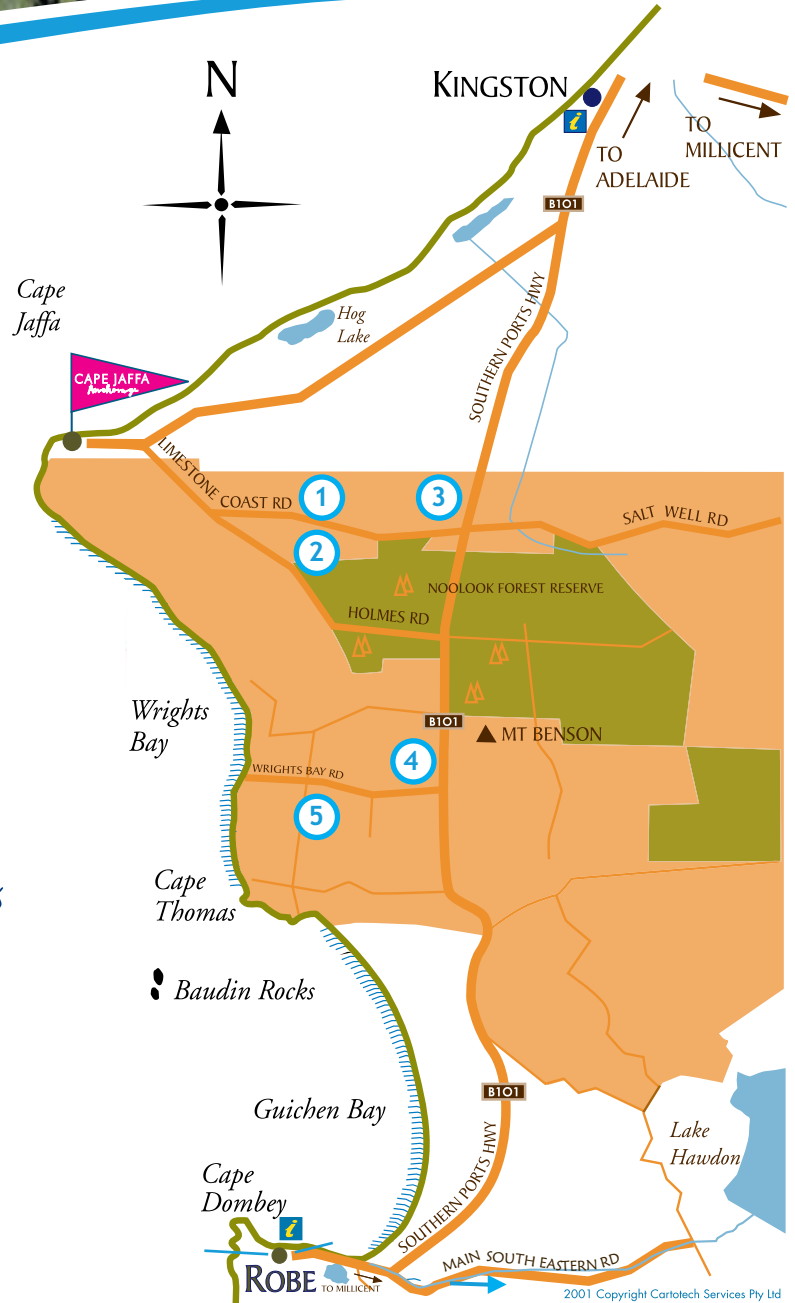

# MOUNT BENSON WINE REGION

## Cellar Door Sales

1 RALPH FOWLER WINES

2 CAPE JAFFA WINES

3 WANGOLINA STATION

4 CAPE THOMAS

5 WEHLS MOUNT BENSON

2001 Copyright Cartotech Services Pty Ltd